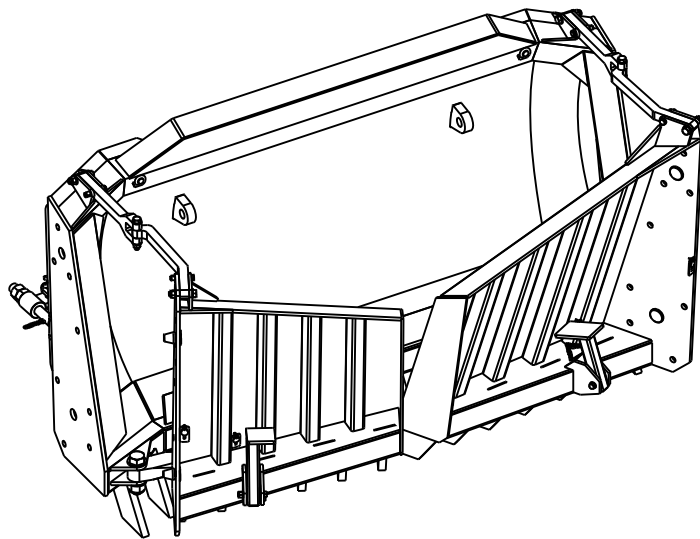

GESSNER

19' FOLDING STICKRAKE FOR D6

ISOMETRIC FOLDED VIEW

PLAN FOLDED VIEW