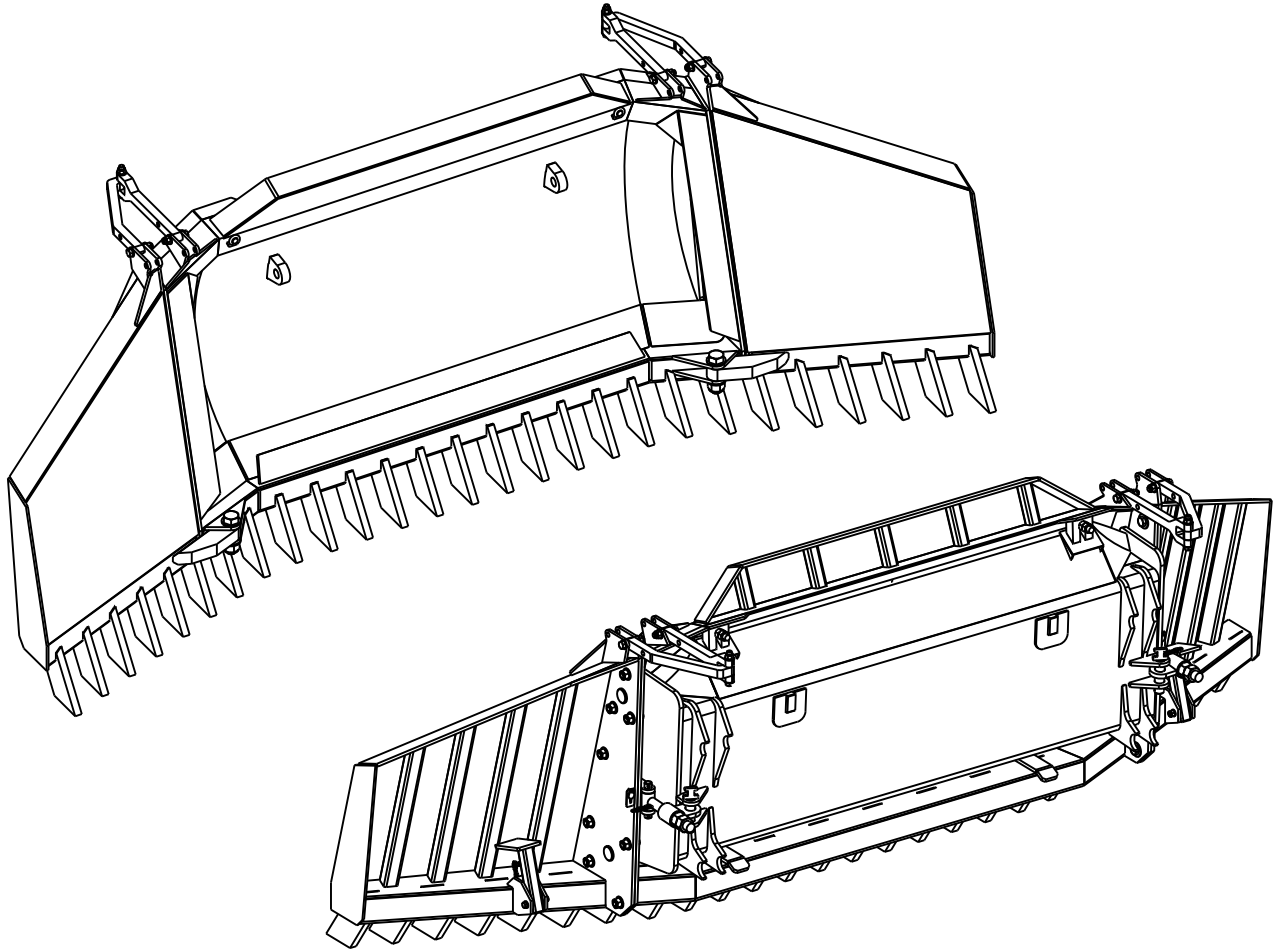

GESSNER

19' FOLDING STICKRAKE FOR D6

ISOMETRIC FOLDED VIEW

PLAN FOLDED VIEW