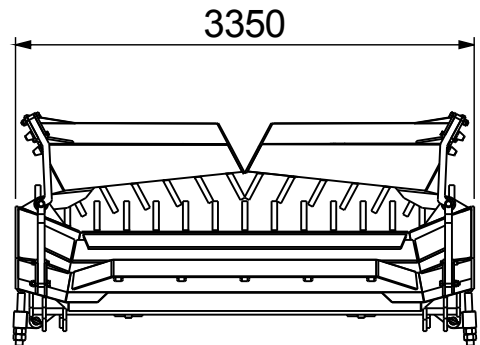

GESSNER

19' FOLDING STICKRAKE FOR D6

ISOMETRIC FOLDED VIEW

PLAN FOLDED VIEW